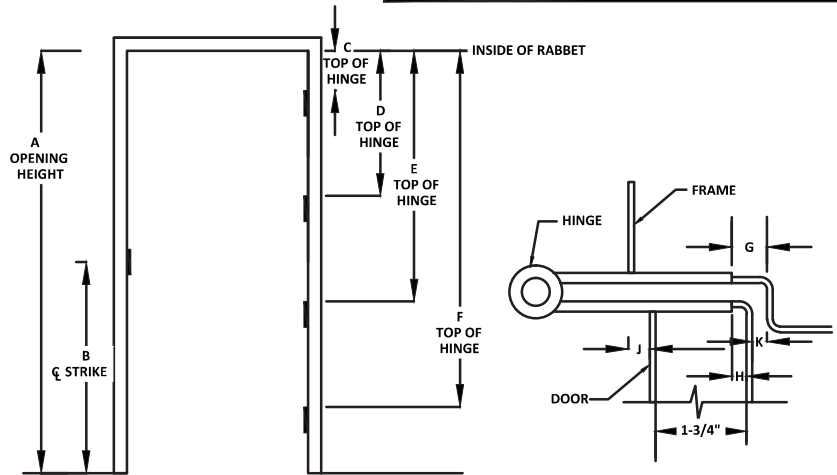

**GENERAL INFORMATION**

**COMPARISON FOR FRAMES  
4-1/2" HINGE**

Manufacturer	A Height	B Strike	C 1st Hinge	D 2nd Hinge	E 3rd Hinge	F 4th Hinge	K	G	H	J
PIONEER	6'-8"	38"	5"	35-1/4"	65-1/2"	X	3/32"	5/16"	7/32"	3/32"
	7'-0"			37-1/4"	69-1/2"	X				
	7'-2"			38-1/4"	71-1/2"	X				
	7'-10"			29-13/16"	54-5/8"	79-7/16"				
	8'-0"			30-1/2"	56"	81-1/2"				

REPUBLIC	6'-8"	40-5/16"	7-1/2"	37-7/16"	67-3/8"	X	1/16"	5/16"	1/4"	1/8"	
	7'-0"			39-7/16"	69-3/8"	X					
	7'-2"			40-7/16"	71-3/8"	X					
	7'-10"			5"	29-7/8"	54-3/4"					79-5/8"
	8'-0"			5"	30-1/2"	56"					81-1/2"

STEELCRAFT	6'-8"	40-5/16"	7-1/2"	37-7/16"	67-3/8"	X	1/16"	5/16"	1/4"	1/8"
	7'-0"			39-7/16"	71-3/8"	X				
	7'-2"			40-7/16"	73-3/8"	X				
	7'-10"			32-1/8"	56-3/4"	81-3/8"				
	8'-0"			32-51/64"	58-5/64"	83-3/8"				